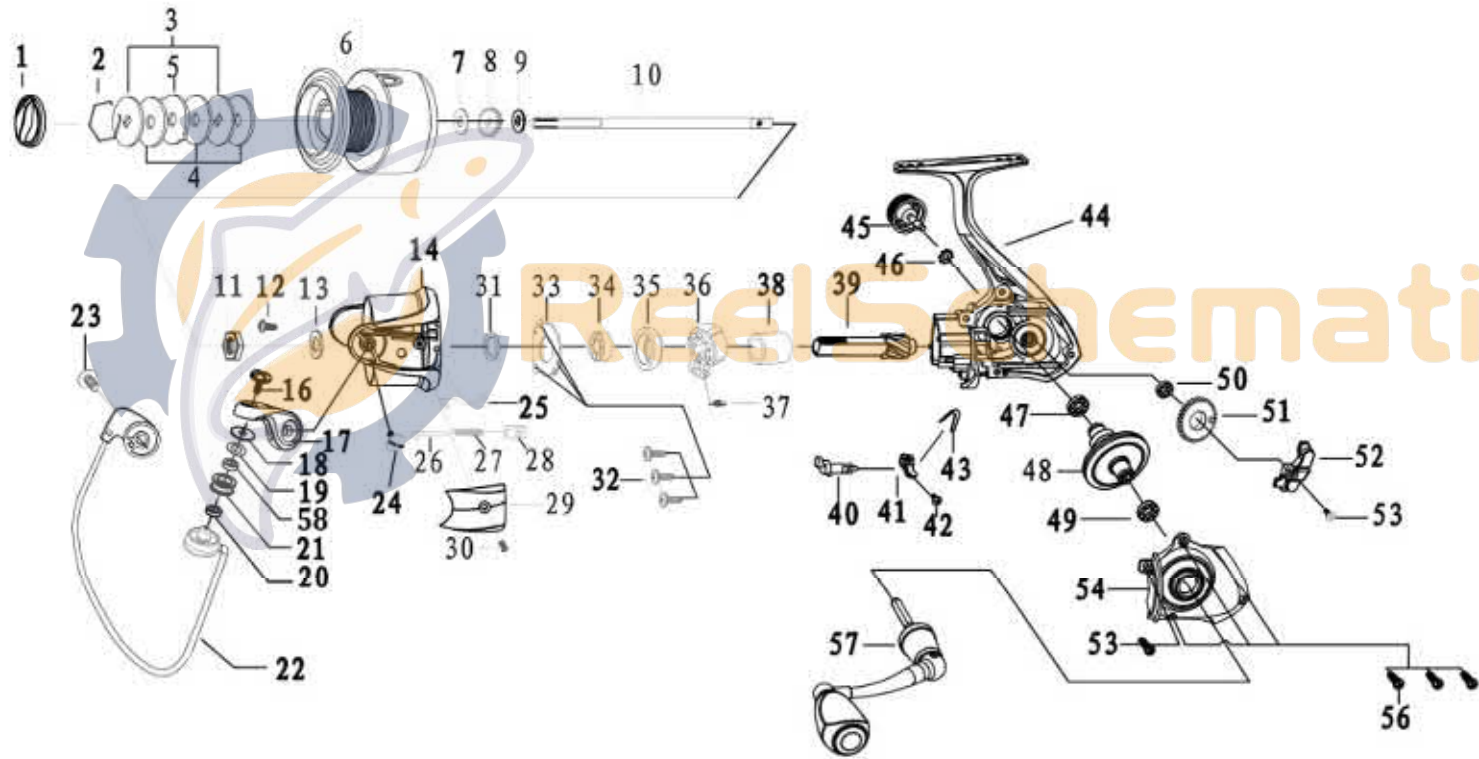

QUANTUM[®] STRATEGY SPINNING

Quantum SR60A Spinning Reel Parts List

Key No.	Description	SR60A	QTY	Key No.	Description	SR60A	QTY
1	Drag Knob Assembly	JAE332-03	1	31	Rotor Washer	KAE110-01	1
	Spool Unit	KAE420-03	1	32	Clutch Retainer Screw	EAE057-01	3
	2 - Spool Retainer	EAE038-01	1	33	Clutch Stack Retainer	EAE040-01	1
	3 - Drag Washer "D"	JAE080-01	2	34	Pinion Ball bearing	TW058-09	1
	4 - Drag Washer	JAE081-01	3	35	Clutch Bearing Adapter	GAE019-01	1
	5 - Eared Washer	JAE033-01	1	36	One Way Clutch Unit	GAE363-01	1
	6 - Spool Assembly	KAE320-03	1	37	One Way Clutch Spring	EAE216-01	1
7	Spool Adjust Washer	JAE030-01	1	38	Sleeve	JAE139-01	1
8	Clicker Gear	JAE037-01	1	39	Pinion	JAE011-01	1
9	Spool Clicker Washer	JAE045-01	1	40	Stopper Cam	GAE090-01	1
10	Main Shaft	JAE015-01	1	41	Stopper Lever	GAE059-01	1
11	Rotor Nut	JAE006-01	1	42	Stopper Cam Spring	EAE120-01	1
12	Rotor Nut Lock Screw	EAE094-01	1	43	Stopper Cam Screw	EAE135-02	1
13	Rotor Fasten Shim	JAE110-01	1	44	Body Assembly	JAE301-03	1
14	Rotor	KAE009-03	1	45	Handle Screw Cap	EAE073-01	1
15	Bail Holder Side Cover	KAE087-03	1	46	Toothed Lock washer	EAE075-01	1
16	Line Roller Screw	EAE108-02	1	47	Body Ball bearing	TW058-09	1
17	Arm Lever	JAE007-03	1	48	Drive Gear	JAE012-01	1
18	Line Roller Collar	EAE102-01	1	49	Side Cover Ball bearing	TW058-09	1
19	Line Roller Washer	FAE102-01	1	50	O/S Gear Ball Bearing	EAE158-01	1
20	Bushing	EAE157-01	1	51	O/S Gear	JAE053-01	1
21	Line Roller	GAE004-01	1	52	O/S Slider	JAE025-01	1
22	Bail Assembly	KAE347-03	1	53	O/S Slider Screw	EAE100-01	1
23	Arm Lever Screw	EAE042-02	1	54	Side Cover Assembly	JAE323-03	1
24	Bail Holder Screw	EAE042-02	1	55	Side Cover Screw	FAE085-01	1
25	Kick Lever	KAE019-01	1	56	Side Cover Screw	FAE085-01	3
26	Actuator Lever	JAE116-01	1	57	Handle Assembly	KAE318-01	1
27	Actuator Spring	JAE022-01	1	58	Line Roller Ball Bearing	CT157-07	1
28	Actuator	JAE031-01	1				
29	Arm Lever Side Cover	JAE087-03	1				
30	Arm Lever Side Cover Screw	EAE077-02	1				